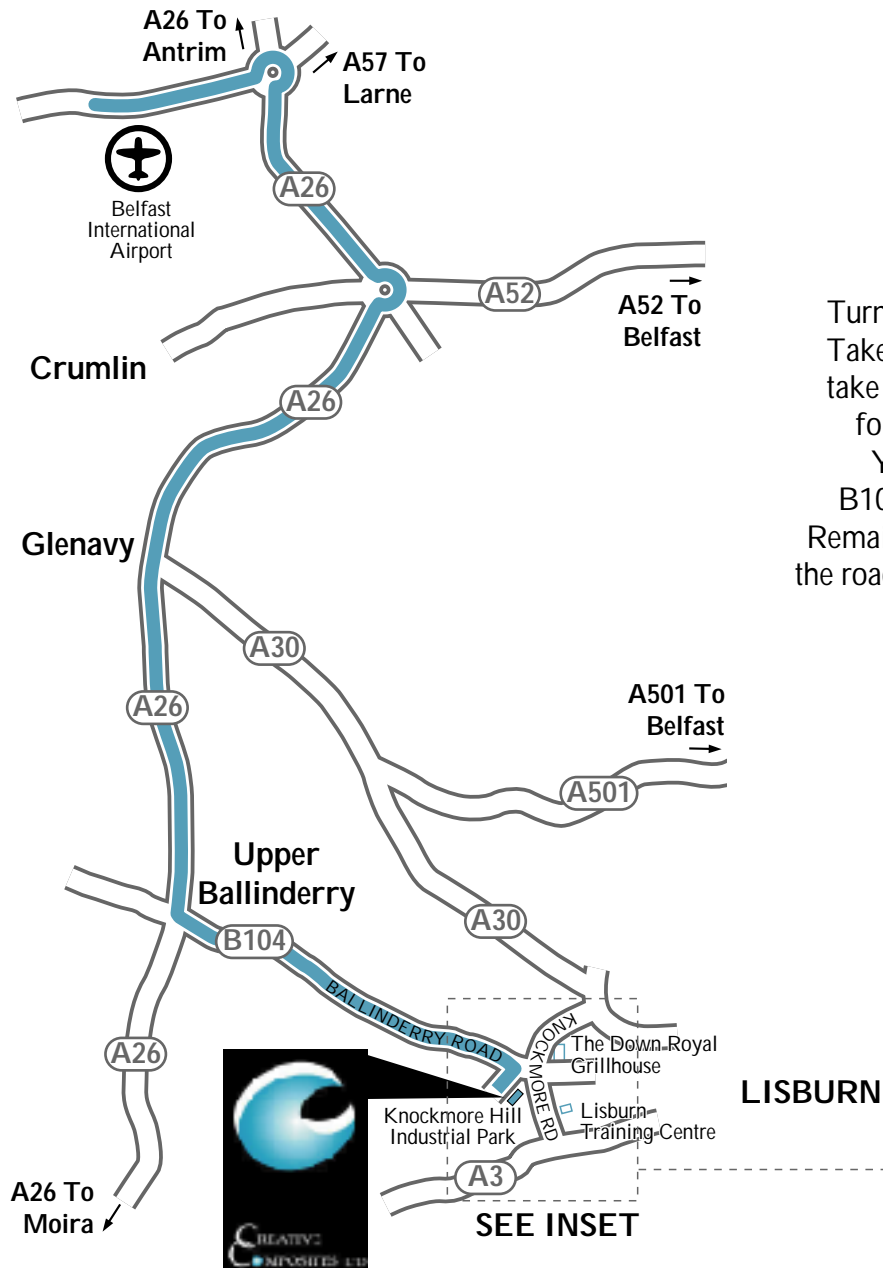

## Directions From Belfast International Airport.

Turn right out of the airport and continue along this road until you reach a roundabout. Take the 3rd exit (A26 South) towards Craigavon and Lisburn. At the next roundabout take the 4th exit (A26 South) towards Craigavon and Glenavy, continue along the A26 for 7.7 miles passing Glenavy to your right and the A30 signed Lisburn on your left.

You will then pass a Texaco petrol station on your right, take the next left onto the B104 Ballinderry Road, heading towards Lisburn (.3 of a mile after the petrol station). Remain on this road for 5 miles. Take the last turn right before the junction at the end of the road into Ferguson Road, Creative Composites is immediately on your left hand side.